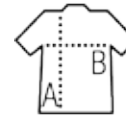

SPORTY WOMEN

WOMEN'S RAGLAN SLEEVE T-SHIRT

Quality

140 POLYESTER MESH
100% breathable polyester - Dry fit
Binding on collar

Style

SPORTS
Raglan sleeves
Longer back

Sizes	XS	S	M	L	XL	XXL
A/B	60/41	62/44	64/47	66/50	68/53	70/56

PACKING

10

50

Carton size
weight :

56 x 37 x 23 cm
5 kg

FEATURES

SPORTY
11939

SPORTY KIDS
01166