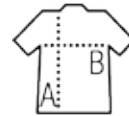

## MEN'S TWO-COLOUR T-SHIRT WITH LONG

Quality

JERSEY 150  
100% semi-combed ringspun cotton  
Ribbed collar with elastane

Style

Two-colour  
Cut and sewn  
Raglan sleeves  
Rounded hem

Sizes	S	M	L	XL	XXL	3XL
A/B	70/48	72/51	74/54	76/57	77/60	78/63