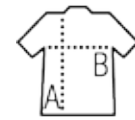

### Style

CLASSIC  
 Short sleeves  
 Tubular

Sizes	XS*	S	M	L	XL	XXL	3XL**	4XL***	5XL***
A/B	64/48	70/50	72/53	74/56	76/59	78/62	80/65	82/68	84/71