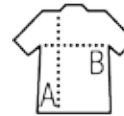

IMPERIAL LSL KIDS

KIDS' LONG SLEEVE T-SHIRT

Quality

190 JERSEY
100% semi-combed ring spun cotton
Taped neck
Elastane ribbed collar

Style

Round neck
Long sleeves
Cut and sewn

Sizes	4 years	6 years	8 years	10 years	12 years
A/B	40/31	44/33	48/35	53/38	59/42

PACKING

5

50

Carton size
weight :

39 x 26 x 25 cm
7,1 kg

FEATURES

White

Red