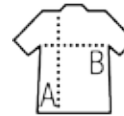

## WOMEN'S CROP TOP

Quality

JERSEY 130  
100% polyester

Style

Light short sleeve crop top  
Deep round neckline  
Suitable for dye sublimation

Sizes	0	1	2
	XS/S	M/L	XL/XXL
A/B	48/51,5	50/55,5	52/59,5