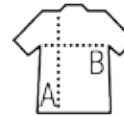

### Style

TRENDY  
Round neck  
Seamless armholes  
Turned-up cuffs  
Cut and sewn

Sizes	S	M	L
A/B	62/45	67/49	72/53