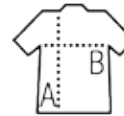

## WOMEN'S SHORT SLEEVED T-SHIRT

Quality

JERSEY 155  
100% organically grown cotton  
With an enzyme treatment

Style

Ribbed round neck  
Cut and sewn  
Fitted cut  
Short sleeves  
Tape inside collar

Sizes	S	M	L	XL	XXL
A/B	64/41	66/44	68/47	70/50	72/53