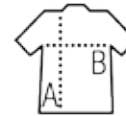

MIXED WOMEN

WOMEN'S ROUND NECK T-SHIRT

Quality

JERSEY 150
65% polyester - 35% Ringspun semi-combed cotton

Style

FASHION

Short sleeves
Cut and sewn
Suitable for sublimation

Sizes	S	M	L	XL	XXL
A/B	63/41	65/44	67/47	69/50	71/53

PACKING

10

50

Carton size
weight :

50 x 35 x 23 cm
7 kg

FEATURES

MIXED MEN
01182