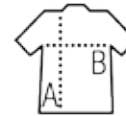

MOKA

WOMEN'S RACER BACK TANK TOP

Quality

115 SHEER JERSEY
100% combed Ringspun cotton

Style

FEMININE & FASHION

Racer back tank top
Curved hem
Cut and sewn

Sizes	XS	S	M	L	XL
A/B	69/39	70/41	71/43	72/45	73/47

PACKING

10

50

Carton size
weight :

52 x 36 x 13 cm
4,6 kg

FEATURES

Jade green

Raspberry