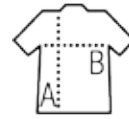

MOSQUITO

BABY T-SHIRT

Quality

160 JERSEY - EXTRA SOFT
 100% combed Ringspun cotton
 Softek Innovation Process®
 Reinforcing tape on neck
 Elastane rib collar

Style

CLASSIC
 Short sleeves
 Left shoulder opening with 2 tone on tone
 snap fasteners
 Cut and sewn

| Sizes | 3/6 months | 6/12 months | 12/18 months | 18/23 months |
|-------|------------|-------------|--------------|--------------|
| cm | 60/67 cm | 68/74 cm | 75/81 cm | 82/86 cm |
| A/B | 30/26 | 33/28 | 36/30 | 39/32 |

PACKING

10

100

Carton size
weight :

36 x 38 x 20 cm
5,9 kg

FEATURES

White

Flash pink