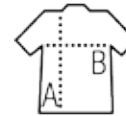

### Style

V-neck  
Short sleeves  
Cut and sewn

Sizes	XS	S	M	L	XL	XXL	3XL
A/B	61/42	63/45	65/48	67/51	69/54	71/57	73/60