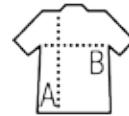

NEW SUPREME

UNISEX SWEATSHIRT

Quality

280 BRUSHED FLEECE
Brushed fleece lining
50% cotton - 50% polyester
Reinforcing tape on collar
Elastane rib cuffs, collar and hem

Style

CLASSIC

Set in sleeves

Sizes	XS	S	M	L	XL	XXL	3XL	4XL*
A/B	67/48	68/51	69/54	70/57	71/60	72/63	73/66	74/69

PACKING

5

25

Carton size
weight :

58 x 38 x 42 cm
10,8 kg

FEATURES

White

Red