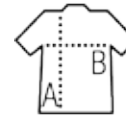

## MEN'S HEATHER POLO SHIRT

Quality

PIQUÉ 180  
60% cotton, 40% polyester

Style

Short sleeves  
3-button placket  
Cut and sewn  
Ribbed collar and cuffs with contrasting stripes

Sizes	S	M	L	XL	XXL	3XL
A/B	71/49	72/52	73/55	74/58	75/61	76/64