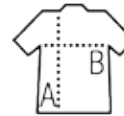

PANAME WOMEN

WOMEN'S HEATHER POLO SHIRT

Quality

PIQUÉ 180
60% cotton, 40% polyester

Style

Short sleeves
3-button placket
Cut and sewn
Fitted cut
Ribbed collar and cuffs with contrasting stripes

Sizes	S	M	L	XL	XXL
A/B	63/43	65/45	67/47	68/49	69/51

PACKING

5

50

Carton size
weight :

52 x 32 x 25 cm
8,5 kg

FEATURES

Heather light jeans

Heather black