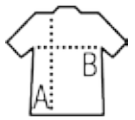

PASADENA WOMEN
00578

PASADENA MEN

MEN'S POLO SHIRT

Quality

200 PIQUÉ
100% Ringspun cotton
Rib 1x1 collar and cuffs
Reinforcing tape on neck

Style

CLASSIC & ELEGANT
Short sleeves
Contrasting stripes on collar and cuffs
Tone on tone 3 button placket
Fitted cut
Cut and sewn
Side slits
Spare button on the inside seam

Sizes	S	M	L	XL	XXL	3XL
A/B	70/49	72/52	74/55	76/58	79/61	82/64

PACKING

5

50

Carton size
weight : 60 x 39 x 30 cm
12 kg

FEATURES