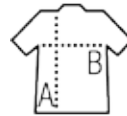

PERFECT LSL MEN

MEN'S LONG SLEEVE PIQUÉ POLO SHIRT

Quality

PIQUÉ 180
100% combed cotton
1x1 rib collar and cuffs

Style

Long sleeves
2-button placket
Tape inside collar

Sizes	S	M	L	XL	XXL	3XL	4XL
A/B	70/49	72/52	74/55	75/58	76/61	77/64	78/67

PACKING

5

50

Carton size
weight :

58 x 39 x 35 cm
14,6 kg

FEATURES

Charcoal
melange

White