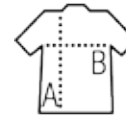

## WOMEN'S LONG SLEEVE PIQUÉ POLO SHIRT

Quality

PIQUÉ 180  
100% combed cotton  
1x1 rib collar

Style

Long sleeves  
3-button placket  
Fitted cut  
Tape inside collar

Sizes	S	M	L	XL	XXL	3XL
A/B	63/42	65/45	67/48	68/51	69/54	70/57