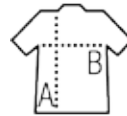

### Style

FEMININE  
Long sleeves  
4 tone on tone buttons  
Fitted cut  
Side slits  
Cut and sewn

Sizes	S	M	L	XL
A/B	58/42	60/45	62/48	64/51