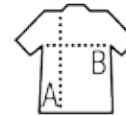

## WOMEN'S JACKET WITH LINED HOOD

### Style

TRENDY

Set in sleeves  
2 kangaroo pockets  
Lined hood with tone on tone drawstring  
Hidden zipper  
Fitted cut  
Cut and sewn

Sizes	S	M	L	XL
A/B	63/45	65/48	67/51	69/54