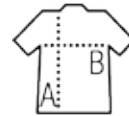

### Style

CLASSIC  
Kangaroo pocket  
Hood with eyelets and tone on tone drawstring  
Tubular

Sizes	XS	S	M	L	XL	XXL
A/B	65/48	67/51	69/54	71/57	73/60	75/63