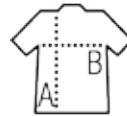

SNAKE

UNISEX HOODED SWEATSHIRT

Quality

FLEECE 280
 50% Ringspun cotton - 50% polyester
 Brushed fleece lining
 Elastane rib on hem and cuffs

Style

CASUAL
 Set in sleeves
 Kangaroo pocket
 Hood with tone on tone drawstring
 Fitted cut

Sizes	XS	S	M	L	XL	XXL	3XL	4XL*
A/B	66/48	67.5/51	69/54	70,5/57	72/60	73,5/63	75/66	75/69

PACKING

5

20

Carton size
weight :

58 x 38 x 42 cm
11,4 kg

FEATURES