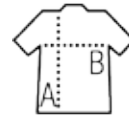

SOUL MEN

MEN'S CONTRASTED JACKET WITH LINED

Quality

280 FLEECE
50% cotton - 50% polyester
Brushed fleece lining
Elastane rib hem and cuffs

Style

TRENDY

Set in sleeves
2 kangaroo pockets
Lined and contrasted hood and drawstring
Hidden zipper
Straight cut
Cut and sewn

Sizes	S	M	L	XL	XXL	3XL
A/B	69/51	71/54	73/57	75/60	77/63	79/66

PACKING

5

20

Carton size
weight :

55 x 36 x 54 cm
13 kg

FEATURES

White