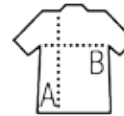

STAN

MEN'S ZIP HIGH COLLAR SWEATSHIRT

Quality

FLEECE 260
Brushed fleece
50% cotton, 50% polyester

Style

Zip high collar
Contrast underflap
Set-in sleeves
Ribbed cuffs and bottom

Sizes	S	M	L	XL	XXL	3XL
A/B	70/51	71/54	72/57	73/60	74/63	75/66

PACKING

5

30

Carton size
weight :

58,1 x 37,8 x 26,7 cm
13,5 kg

FEATURES

White

Royal blue